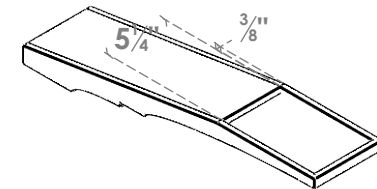

# ITEM NUMBER: BRCPC060X26000X04000BOA

6"W X 26"D X 4"H BALBOA ARCHITECTURAL GRADE PVC CLOSED KNEE BRACE

**SIDE PROFILE**

**FRONT PROFILE**

**ISOMETRIC**

EKENA MILLWORK  
 2300 WEST MAIN ST.  
 CLARKSVILLE, TX 75426  
 TOLL FREE: 866-607-0453  
 WWW.EKENAMILLWORK.COM