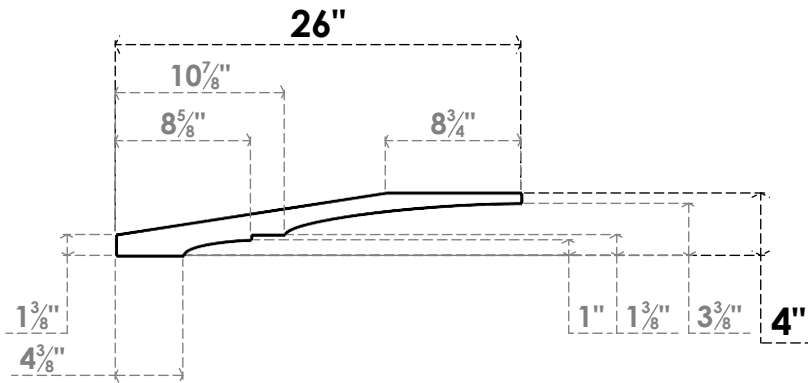

# ITEM NUMBER: BRCPC060X26000X04000BOA

6"W X 26"D X 4"H BALBOA ARCHITECTURAL GRADE PVC CLOSED KNEE BRACE

**SIDE PROFILE**

**FRONT PROFILE**

**ISOMETRIC**

EKENA MILLWORK  
 2300 WEST MAIN ST.  
 CLARKSVILLE, TX 75426  
 TOLL FREE: 866-607-0453  
 WWW.EKENAMILLWORK.COM