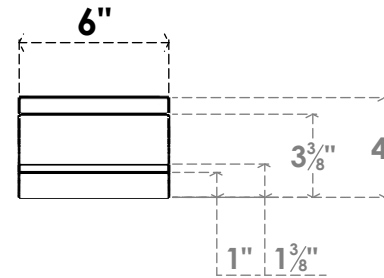

# ITEM NUMBER: BRCPC060X26000X04000BOA

6"W X 26"D X 4"H BALBOA ARCHITECTURAL GRADE PVC CLOSED KNEE BRACE

**SIDE PROFILE**

**FRONT PROFILE**

**ISOMETRIC**

EKENA MILLWORK  
 2300 WEST MAIN ST.  
 CLARKSVILLE, TX 75426  
 TOLL FREE: 866-607-0453  
 WWW.EKENAMILLWORK.COM